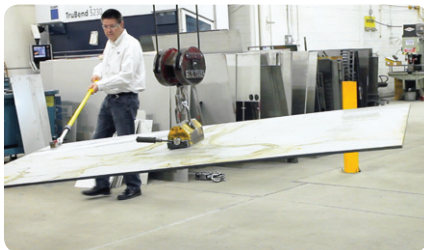

LOAD CONTROL MAGNET

Load Control Magnet

Stay safe. This extremely powerful On/Off Permanent Rare Earth magnet lets you guide loads into position without being in close proximity. Attach On/Off permanent magnet to a corner or along the side of your load. As the load is lifted, the Load Control Magnet's articulating connection to the lightweight telescoping pole allows you to control and position the load exactly where you want without endangering yourself, others or expensive equipment, should your lifting device fail.

- Powerful On/Off Rare Earth Magnet
- Works on Flat and Pipe
- Pole telescopes from 6' to 12'
- Buy the magnet separately, use your own pole

LCM150-01

LCM150-02

Hold - lbs (kg)	Pole Included	Ln. (in)	Ext. (in)	Wt. (lbs)	Model No.
150 (68.04)	No	7	N/A	1.20	LCM150-01
150 (68.04)	Yes	80	147	2.70	LCM150-02