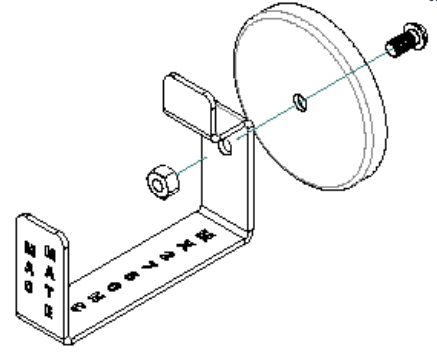

HOSE CORD HOOK/HOLDER ASSEMBLY INSTRUCTIONS

900411 (04/22)

Industrial Magnetics Inc. » Phone: 1.231.582.3100 » magnetics.com

HOSE CORD HOOK/HOLDER ASSEMBLY INSTRUCTIONS

900411 (04/22)

Industrial Magnetics Inc. » Phone: 1.231.582.3100 » magnetics.com