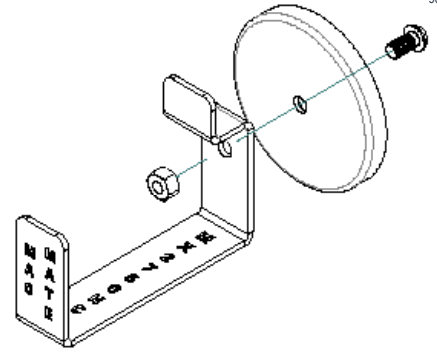

HOSE CORD HOOK/HOLDER ASSEMBLY INSTRUCTIONS

900411 (04/22)

Industrial Magnetics Inc. » Phone: 1.231.582.3100 » magnetics.com

HOSE CORD HOOK/HOLDER ASSEMBLY INSTRUCTIONS

900411 (04/22)

Industrial Magnetics Inc. » Phone: 1.231.582.3100 » magnetics.com