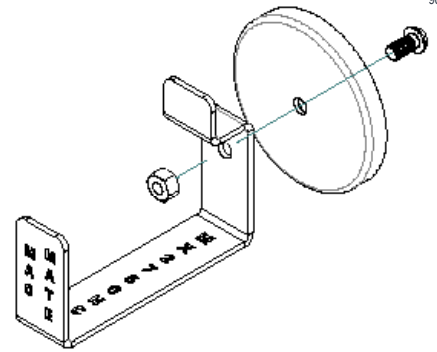

HOSE CORD HOOK/HOLDER ASSEMBLY INSTRUCTIONS

900411 (04/22)

Industrial Magnetics Inc. » Phone: 1.231.582.3100 » magnetics.com

HOSE CORD HOOK/HOLDER ASSEMBLY INSTRUCTIONS

900411 (04/22)

Industrial Magnetics Inc. » Phone: 1.231.582.3100 » magnetics.com