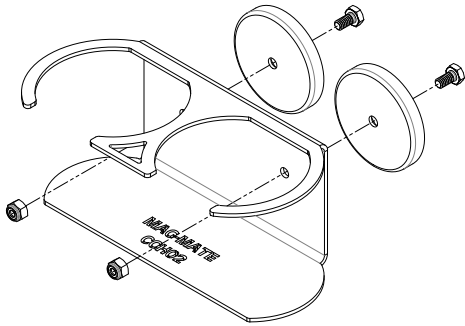

INDUSTRIAL MAGNETICS, INC. • 231.582.3100 • WWW.MAGNETICS.COM

CAN/CUP HOLDER ASSEMBLY INSTRUCTIONS

900439 (04/22)

INDUSTRIAL MAGNETICS

INDUSTRIAL MAGNETICS, INC. • 231.582.3100 • WWW.MAGNETICS.COM

CAN/CUP HOLDER ASSEMBLY INSTRUCTIONS