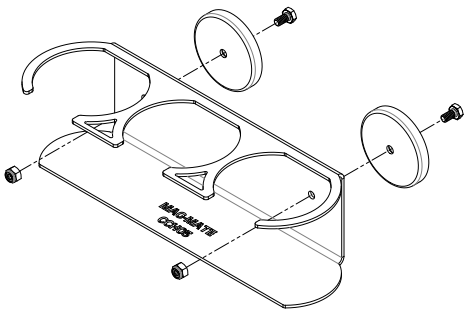

900440 (04/22)

INDUSTRIAL MAGNETICS

INDUSTRIAL MAGNETICS, INC. • 231.582.3100 • WWW.MAGNETICS.COM

CAN/CUP HOLDER ASSEMBLY INSTRUCTIONS

900440 (04/22)

INDUSTRIAL MAGNETICS

INDUSTRIAL MAGNETICS, INC. • 231.582.3100 • WWW.MAGNETICS.COM