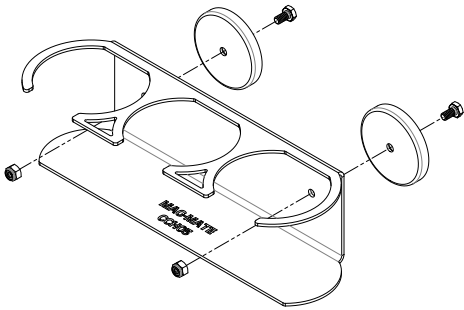

INDUSTRIAL MAGNETICS, INC. • 231.582.3100 • WWW.MAGNETICS.COM

CAN/CUP HOLDER ASSEMBLY INSTRUCTIONS

900440 (04/22)

INDUSTRIAL MAGNETICS

INDUSTRIAL MAGNETICS, INC. • 231.582.3100 • WWW.MAGNETICS.COM

CAN/CUP HOLDER ASSEMBLY INSTRUCTIONS