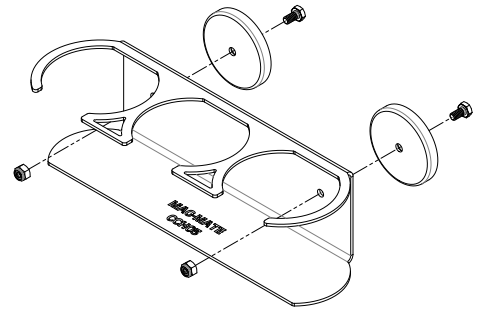

CAN/CUP HOLDER ASSEMBLY INSTRUCTIONS

900440 (04/22)

INDUSTRIAL MAGNETICS

INDUSTRIAL MAGNETICS, INC. • 231.582.3100 • WWW.MAGNETICS.COM